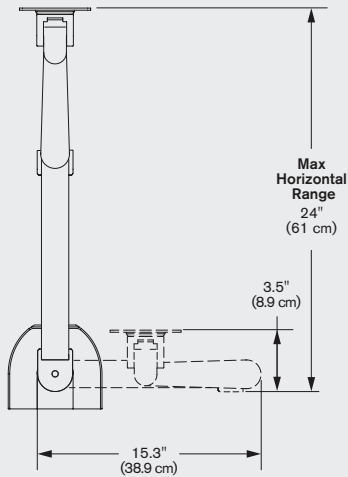

CAPABILITIES

FLEXMOUNT CONFIGURATIONS