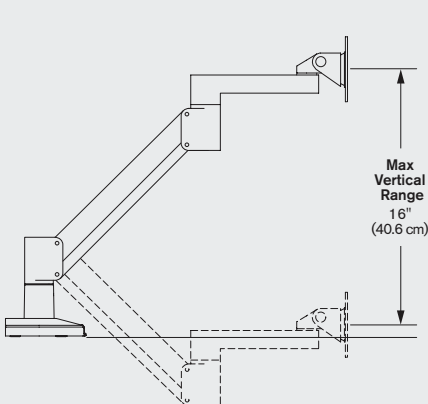

FEATURES

- (4) USB 3.1 ports.
- Instantly raise and lower the monitor with one handed repositioning.
- Rotates 360 degrees at 3 joints for optimal ergonomic comfort and flexibility.
- Saves space by folding to occupy 3".
- Clamp to desk edge, through grommet hole, or bolt through desk.
- VESA-monitor compatible – 75mm & 100mm VESA adapter included.

AVAILABLE OPTIONS

7000-500-BUSBY	Supports a 2 - 13 lb (0.9 - 5.9 kg) monitor
7000-800-BUSBY	Supports a 7.5 - 25 lb (3.4 - 11.3 kg) monitor
7000-1000-BUSBY	Supports a 12 - 31 lb (5.4 - 14.1 kg) monitor

FINISHES

FLAT WHITE color code: 248
SILVER color code: 124
VISTA BLACK color code: 104

CAPABILITIES

FLEXMOUNT CONFIGURATIONS

Desk Edge

Thru-Desk

Grommet