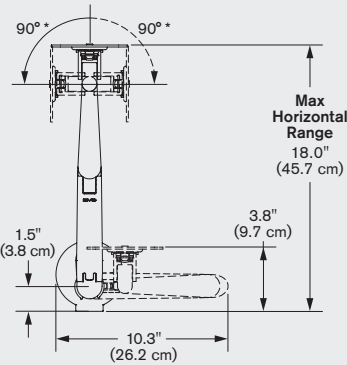

AVAILABLE OPTIONS

5900 Supports a 1 - 15 lb (0.5 - 6.8 kg) monitor, up to 27"

FINISHES

FLAT WHITE | color code: **248**

SILVER | color code: **124**

VISTA BLACK | color code: **104**

CAPABILITIES

MOUNTING OPTIONS

Desk Edge

Grommet

Thru-Desk
sold separately,
model #8508

* Joint is capable of rotating 360 degrees, but size of monitor will limit the rotation.