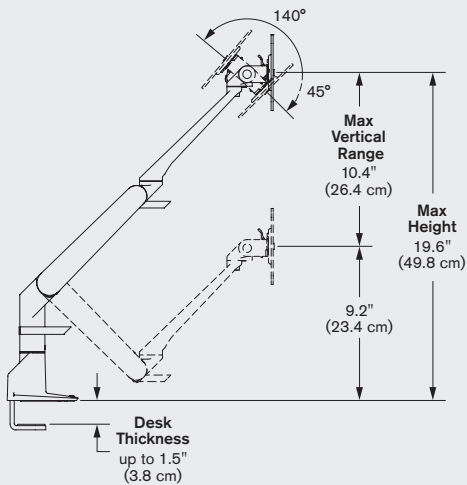

reddot award 2017 winner

FEATURES

- Effortlessly reposition with one-touch monitor adjustment.
- Tension adjustment at each joint.
- Easily rotate flat panel monitor for portrait or landscape viewing.
- Mount installation is performed above desk for quick and easy set-up.
- Sleek cable management system routes cables beneath the monitor arm.
- Durable, quick-install VESA adapter reduces installation time.

AVAILABLE OPTIONS

5900 Supports a 1 - 15 lb (0.5 - 6.8 kg) monitor, up to 27"

FINISHES

FLAT WHITE | color code: **248**

SILVER | color code: **124**

VISTA BLACK | color code: **104**

CAPABILITIES

MOUNTING OPTIONS

Desk Edge

Grommet

Thru-Desk
sold separately,
model #8508

* Joint is capable of rotating 360 degrees, but size of monitor will limit the rotation.