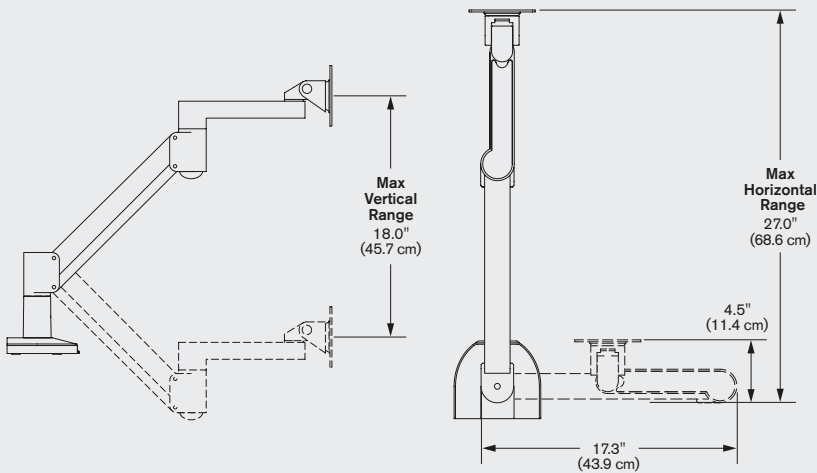

CAPABILITIES