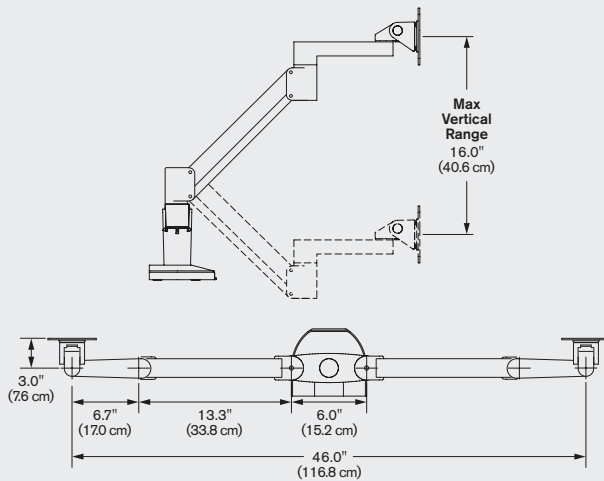

CAPABILITIES

FLEXMOUNT CONFIGURATIONS