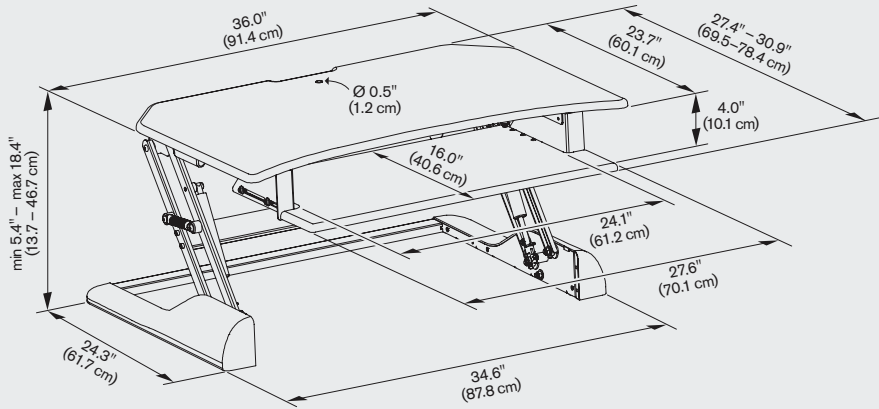

**AVAILABLE MODELS**

|                                     |            |                                 |
|-------------------------------------|------------|---------------------------------|
| <b>WNST-DESK-36</b>                 | <b>36"</b> | Supports up to 35 lbs (15.8 kg) |
| <b>WNST-DESKCR-36</b> (corner desk) |            | Supports up to 35 lbs (15.8 kg) |
| <b>WNST-DESK-42</b>                 | <b>42"</b> | Supports up to 35 lbs (15.8 kg) |

**FINISHES**

BLACK | color code: **BLK**

CAPABILITIES

WINSTON DESK™ - 36"

- Base dimensions:** 34.6" wide x 24.3" deep
- Desktop dimensions:** 36.0" wide x 27.4" - 30.9" deep
- Desktop height adjustment range:** 5.4" to 18.4"
- Desktop thickness:** 0.6" (minimum 1.5" off desk)
- Weight capacity:** Up to 35 lbs

WINSTON DESK™ CORNER - 36"

- Base dimensions:** 34.6" wide x 24.3" deep
- Desktop dimensions:** 36.0" wide x 27.4" - 30.9" deep
- Desktop height adjustment range:** 5.4" to 18.4"
- Desktop thickness:** 0.6" (minimum 1.5" off desk)
- Weight capacity:** Up to 35 lbs

WINSTON DESK™ - 42"

- Base dimensions:** 34.6" wide x 24.3" deep
- Desktop dimensions:** 42.0" wide x 27.4" - 30.9" deep
- Desktop height adjustment range:** 5.4" to 18.4"
- Desktop thickness:** 0.6" (minimum 1.5" off desk)
- Weight capacity:** Up to 35 lbs