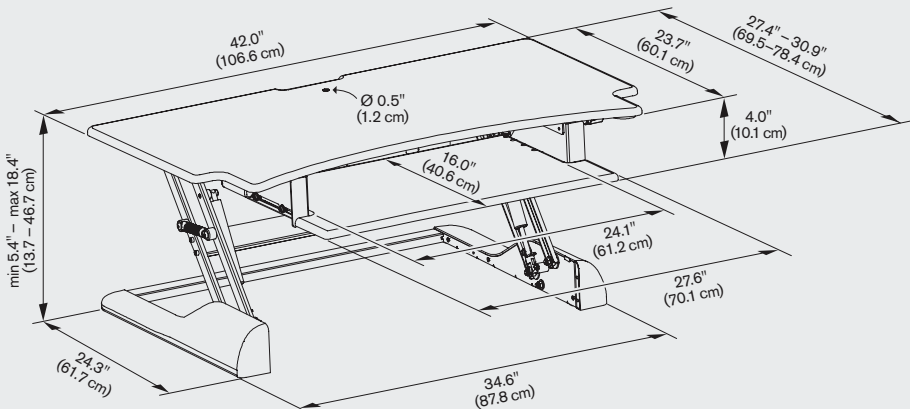

**FINISHES**

BLACK | color code: **BLK**

CAPABILITIES

WINSTON DESK™ - 36"

- Base dimensions:** 34.6" wide x 24.3" deep
- Desktop dimensions:** 36.0" wide x 27.4" - 30.9" deep
- Desktop height adjustment range:** 5.4" to 18.4"
- Desktop thickness:** 0.6" (minimum 1.5" off desk)
- Weight capacity:** Up to 35 lbs

WINSTON DESK™ CORNER - 36"

- Base dimensions:** 34.6" wide x 24.3" deep
- Desktop dimensions:** 36.0" wide x 27.4" - 30.9" deep
- Desktop height adjustment range:** 5.4" to 18.4"
- Desktop thickness:** 0.6" (minimum 1.5" off desk)
- Weight capacity:** Up to 35 lbs

WINSTON DESK™ - 42"

- Base dimensions:** 34.6" wide x 24.3" deep
- Desktop dimensions:** 42.0" wide x 27.4" - 30.9" deep
- Desktop height adjustment range:** 5.4" to 18.4"
- Desktop thickness:** 0.6" (minimum 1.5" off desk)
- Weight capacity:** Up to 35 lbs