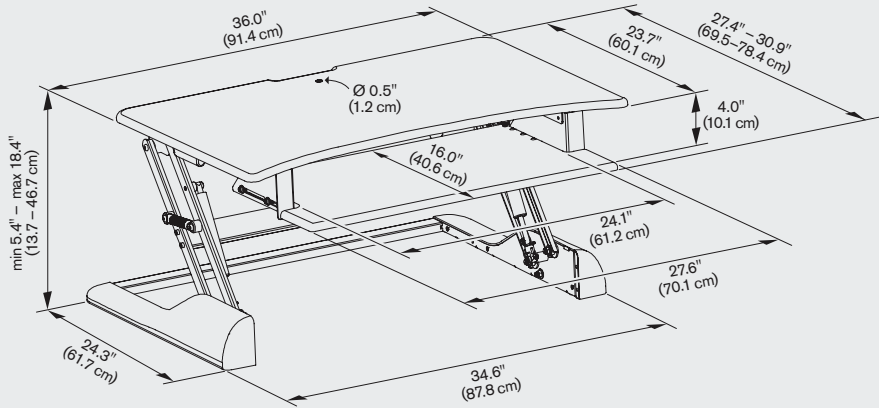

**AVAILABLE MODELS**

|                                     |            |                                 |
|-------------------------------------|------------|---------------------------------|
| <b>WNST-DESK-36</b>                 | <b>36"</b> | Supports up to 35 lbs (15.8 kg) |
| <b>WNST-DESKCR-36</b> (corner desk) |            | Supports up to 35 lbs (15.8 kg) |
| <b>WNST-DESK-42</b>                 | <b>42"</b> | Supports up to 35 lbs (15.8 kg) |

**FINISHES**

BLACK | color code: **BLK**

CAPABILITIES

WINSTON DESK™ - 36"

- Base dimensions:** 34.6" wide x 24.3" deep
- Desktop dimensions:** 36.0" wide x 27.4" - 30.9" deep
- Desktop height adjustment range:** 5.4" to 18.4"
- Desktop thickness:** 0.6" (minimum 1.5" off desk)
- Weight capacity:** Up to 35 lbs

WINSTON DESK™ CORNER - 36"

- Base dimensions:** 34.6" wide x 24.3" deep
- Desktop dimensions:** 36.0" wide x 27.4" - 30.9" deep
- Desktop height adjustment range:** 5.4" to 18.4"
- Desktop thickness:** 0.6" (minimum 1.5" off desk)
- Weight capacity:** Up to 35 lbs

WINSTON DESK™ - 42"

- Base dimensions:** 34.6" wide x 24.3" deep
- Desktop dimensions:** 42.0" wide x 27.4" - 30.9" deep
- Desktop height adjustment range:** 5.4" to 18.4"
- Desktop thickness:** 0.6" (minimum 1.5" off desk)
- Weight capacity:** Up to 35 lbs