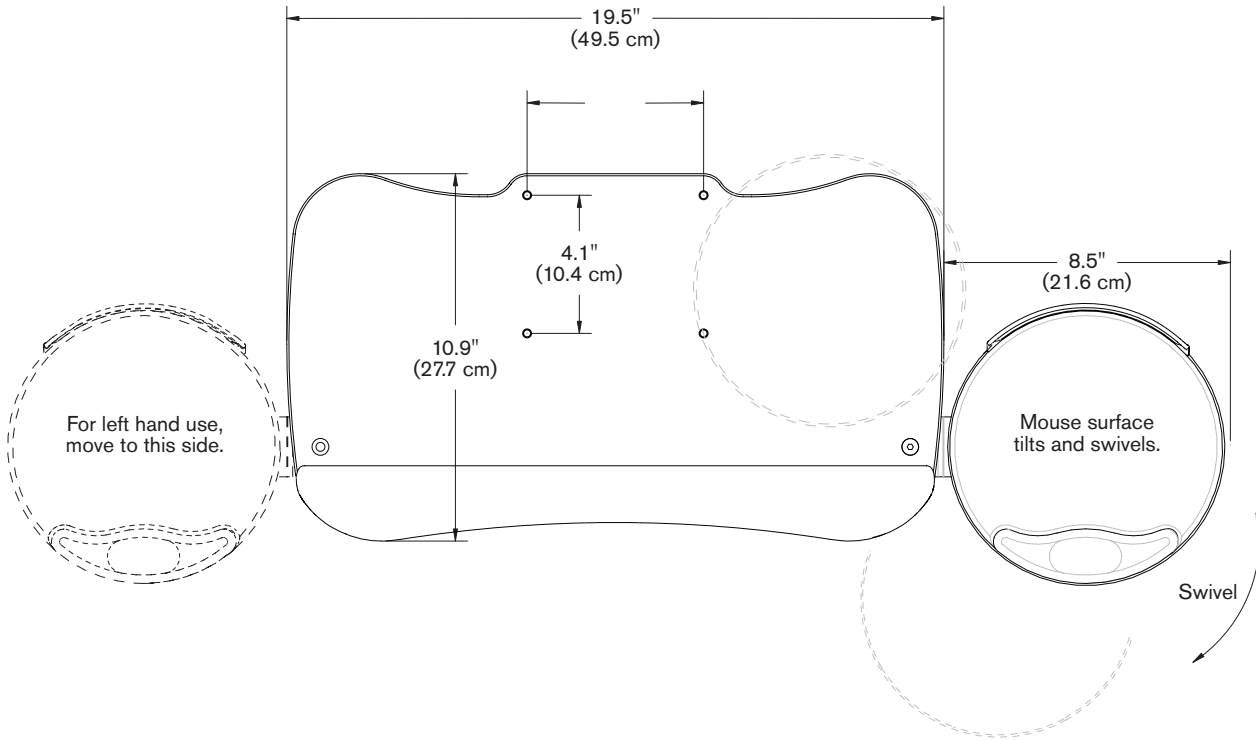

19" Keyboard Tray with Swivel Mouse Tray

Model 8494

27" Keyboard Tray

Model 8495