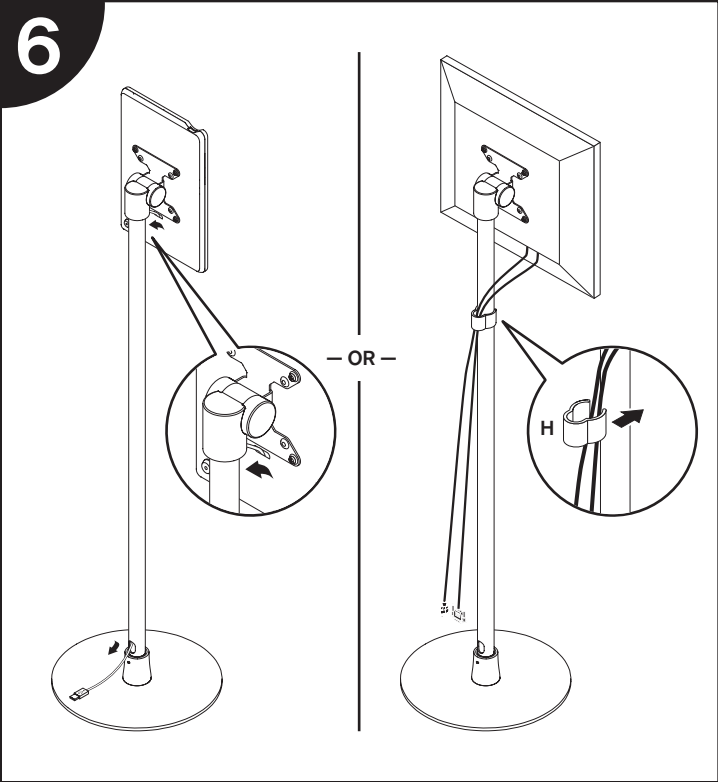

MODEL 9231

Installation Instructions

MODEL 9231

Parts List

ITEM	DESCRIPTION / PART NO.	QUANTITY
A	Washer 110621	1
		
B	Mount Cup 701857	1
		
C	M6 x 20 mm Flat Head Socket Screw 701857	1
		
D	Mount Cup Bushing 110619	1
		

ITEM	DESCRIPTION / PART NO.	QUANTITY
E	2 mm Allen Key 110126	1
		
F	M4 x 12 mm Phillips Pan Head Screw 702096	1 (4-pack)
		
G	Light Duty Pole Mount Tilter 410740	1
		
H	Cable Clip 104533	1
