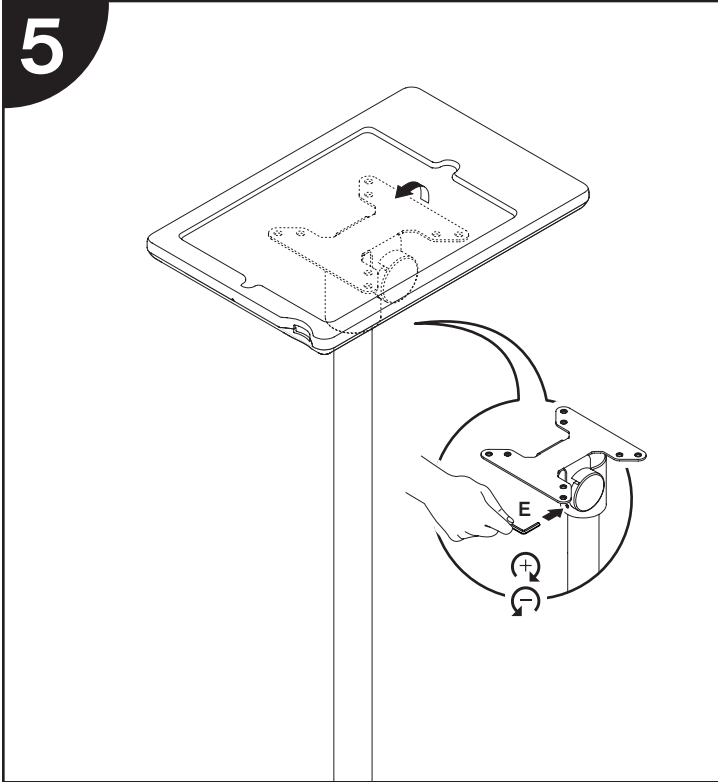

MODEL 9231

Installation Instructions

MODEL 9231

Parts List

ITEM	DESCRIPTION / PART NO.	QUANTITY
A	Washer 110621	1
		
B	Mount Cup 701857	1
		
C	M6 x 20 mm Flat Head Socket Screw 701857	1
		
D	Mount Cup Bushing 110619	1
		

ITEM	DESCRIPTION / PART NO.	QUANTITY
E	2 mm Allen Key 110126	1
		
F	M4 x 12 mm Phillips Pan Head Screw 702096	1 (4-pack)
		
G	Light Duty Pole Mount Tilter 410740	1
		
H	Cable Clip 104533	1
