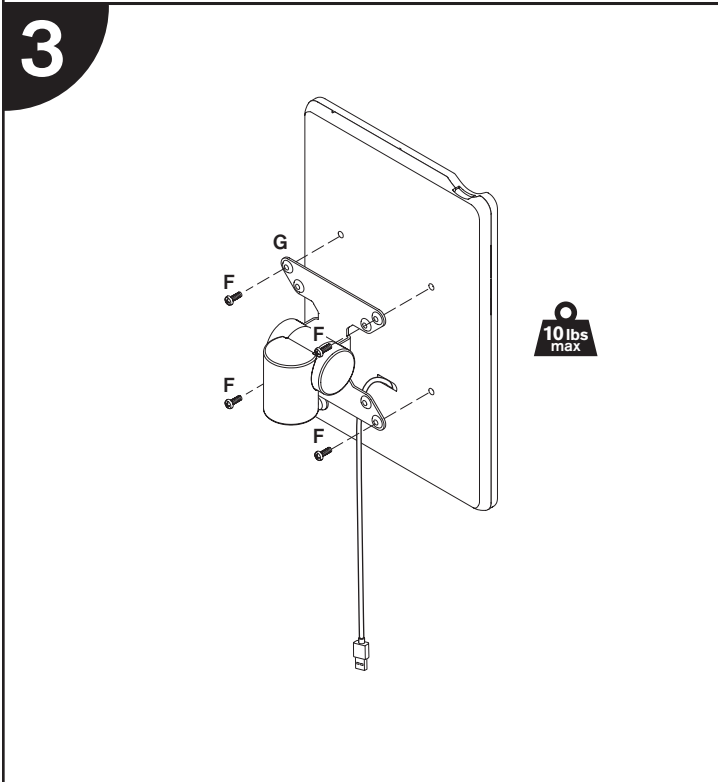

MODEL 9231

Installation Instructions

MODEL 9231

Parts List

ITEM	DESCRIPTION / PART NO.	QUANTITY
A	Washer 110621	1
		
B	Mount Cup 701857	1
		
C	M6 x 20 mm Flat Head Socket Screw 701857	1
		
D	Mount Cup Bushing 110619	1
		

ITEM	DESCRIPTION / PART NO.	QUANTITY
E	2 mm Allen Key 110126	1
		
F	M4 x 12 mm Phillips Pan Head Screw 702096	1 (4-pack)
		
G	Light Duty Pole Mount Tilter 410740	1
		
H	Cable Clip 104533	1
