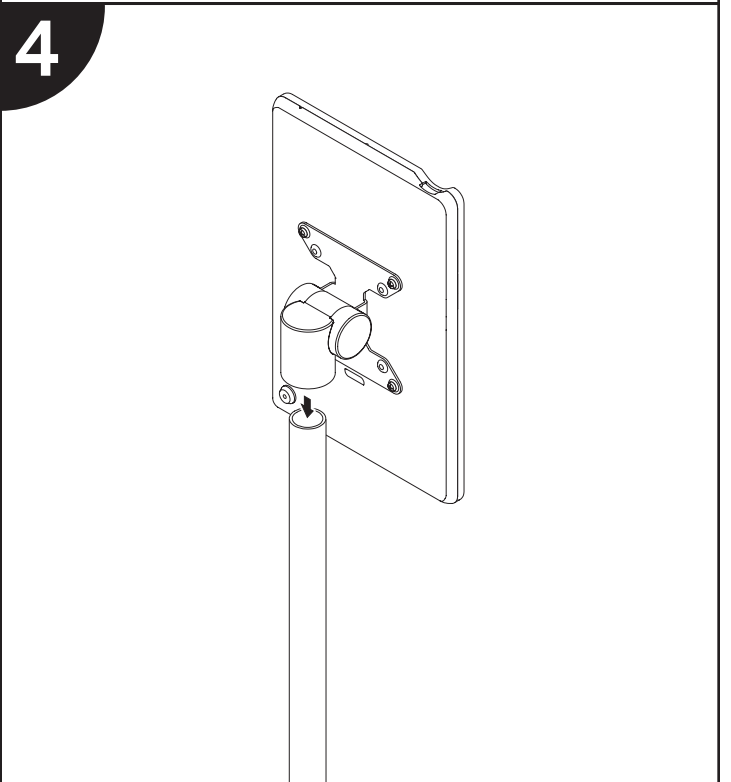

MODEL 9231

Installation Instructions

MODEL 9231

Parts List

ITEM	DESCRIPTION / PART NO.	QUANTITY
A	Washer 110621	1
		
B	Mount Cup 701857	1
		
C	M6 x 20 mm Flat Head Socket Screw 701857	1
		
D	Mount Cup Bushing 110619	1
		

ITEM	DESCRIPTION / PART NO.	QUANTITY
E	2 mm Allen Key 110126	1
		
F	M4 x 12 mm Phillips Pan Head Screw 702096	1 (4-pack)
		
G	Light Duty Pole Mount Tilter 410740	1
		
H	Cable Clip 104533	1
