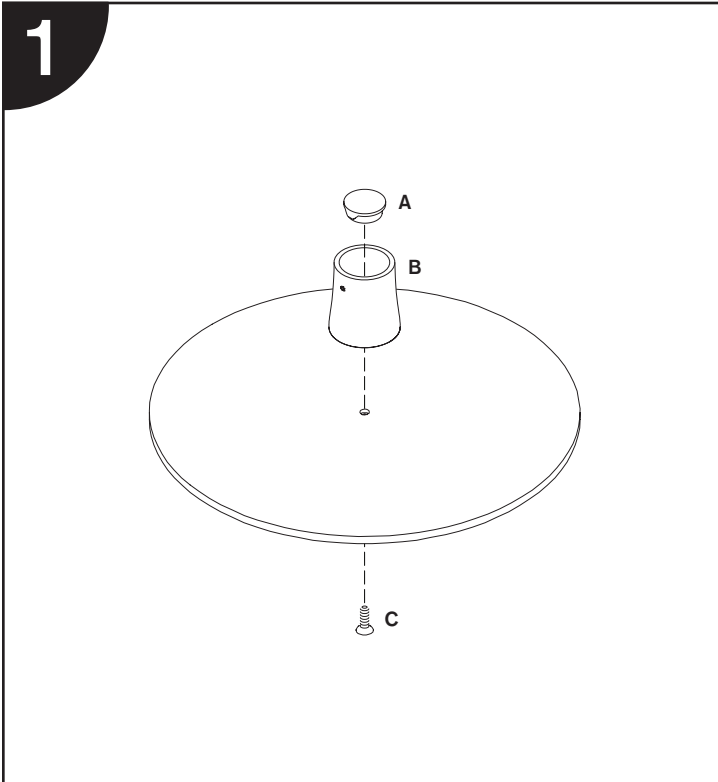

MODEL 9231

Installation Instructions

MODEL 9231

Parts List

ITEM	DESCRIPTION / PART NO.	QUANTITY
A	Washer 110621	1
		
B	Mount Cup 701857	1
		
C	M6 x 20 mm Flat Head Socket Screw 701857	1
		
D	Mount Cup Bushing 110619	1
		

ITEM	DESCRIPTION / PART NO.	QUANTITY
E	2 mm Allen Key 110126	1
		
F	M4 x 12 mm Phillips Pan Head Screw 702096	1 (4-pack)
		
G	Light Duty Pole Mount Tilter 410740	1
		
H	Cable Clip 104533	1
