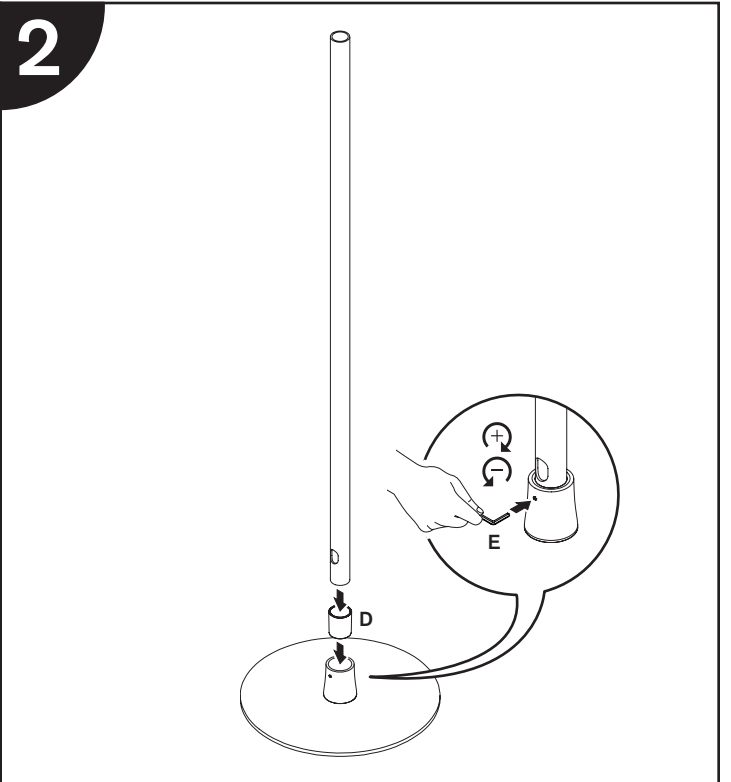

MODEL 9231

Installation Instructions

MODEL 9231

Parts List

ITEM	DESCRIPTION / PART NO.	QUANTITY
A	Washer 110621	1
		
B	Mount Cup 701857	1
		
C	M6 x 20 mm Flat Head Socket Screw 701857	1
		
D	Mount Cup Bushing 110619	1
		

ITEM	DESCRIPTION / PART NO.	QUANTITY
E	2 mm Allen Key 110126	1
		
F	M4 x 12 mm Phillips Pan Head Screw 702096	1 (4-pack)
		
G	Light Duty Pole Mount Tilter 410740	1
		
H	Cable Clip 104533	1
