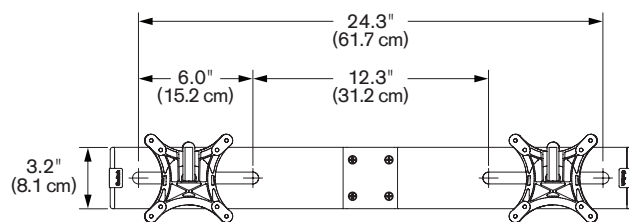

Our adjustable wing bracket allows you to adjust monitors, and also allows rotation. The 7000-Switch incorporates cable management, keeping your work space clean and organized.

FEATURES

- ▲ Gas arm "floats" monitors above desktop for instant height adjustment.
- ▲ Monitors can be positioned horizontally (side-by-side) or vertically (stacked one over another).
- ▲ Includes FLEXmount™ – six different mounting options in one kit.
- ▲ Quick-install/quick-release mechanism instantly and securely snaps monitors into position.
- ▲ Compatible with all VESA® monitors – includes 75mm and 100mm VESA® adapters.
- ▲ Includes cable management system.
- ▲ Accommodates monitors up to 24" widescreen (monitor widths may vary).

Horizontal/vertical positioning

Monitors pivot independently for landscape or portrait viewing

Model 7000-Switch

Specifications

ARM CAPABILITIES

- Vertical range** +/- 8" (20.3 cm) from horizontal
- Horizontal range** 24" (61 cm)
- Rotation** 360 degrees at three joints
- Monitor tilt** 200 degrees
- Monitor pivot** Landscape to portrait
- Monitor compatibility** VESA® 75mm and 100mm
- Cable management** Cables are concealed in arm
- Monitor weight, model number** 3.5 - 13 lbs (1.6 - 5.9 kg) per monitor, 7000-SWITCH-1000

WING BRACKET CAPABILITIES

Max monitor width* 23" (58.4 cm)** per monitor

* Monitor width is measured from end to end of the monitor as shown here: 
 ** This measurement is based on a monitor depth of 2.5" (6.3 cm).
 The depth of the monitor will have a slight effect on the overall max dimension.