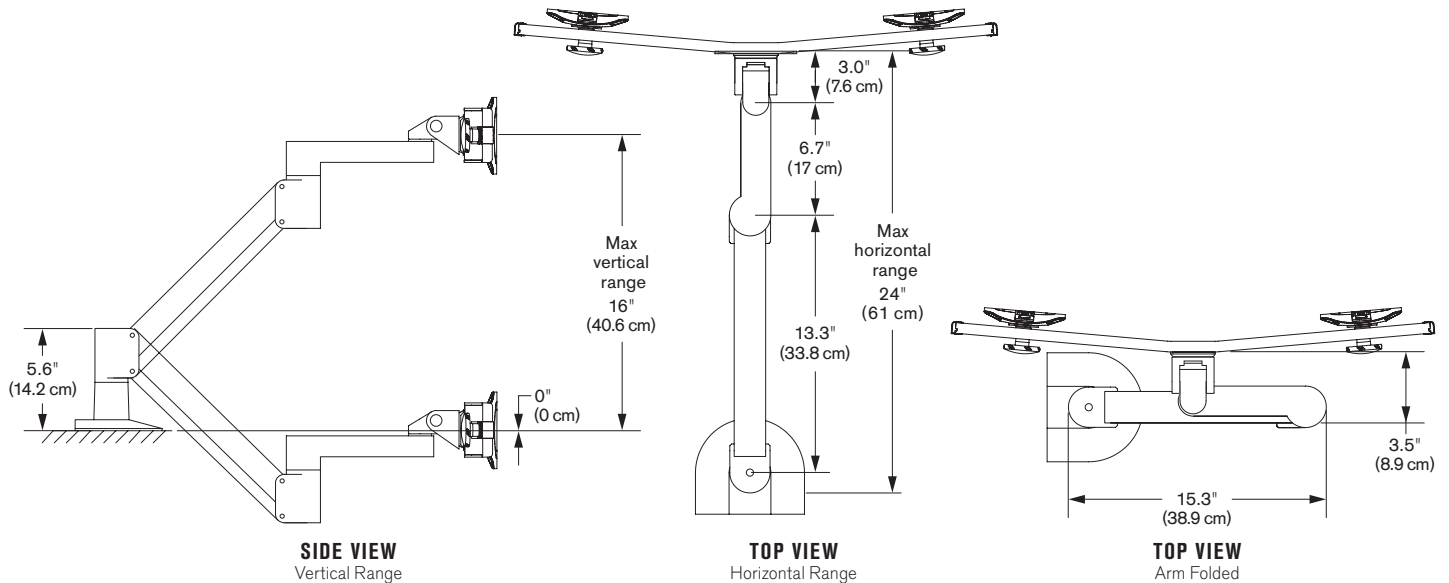

Model 7000-Switch

Dual LCD Arm with Vertical/
Horizontal Positioning

Save valuable desk space by mounting two monitors to a single mount. With the 7000-Switch, both monitors will float above your desktop, allowing you to quickly and easily adjust monitor height and position. Monitors can be positioned either side-by-side or one above the other.

Our adjustable wing bracket allows you to adjust monitors, and also allows rotation. The 7000-Switch incorporates cable management, keeping your work space clean and organized.

FEATURES

- ▲ Gas arm "floats" monitors above desktop for instant height adjustment.
- ▲ Monitors can be positioned horizontally (side-by-side) or vertically (stacked one over another).
- ▲ Includes FLEXmount™ – six different mounting options in one kit.
- ▲ Quick-install/quick-release mechanism instantly and securely snaps monitors into position.
- ▲ Compatible with all VESA® monitors – includes 75mm and 100mm VESA® adapters.
- ▲ Includes cable management system.
- ▲ Accommodates monitors up to 24" widescreen (monitor widths may vary).

Horizontal/vertical positioning

Monitors pivot independently for landscape or portrait viewing

Model 7000-Switch

Specifications

ARM CAPABILITIES

- Vertical range** +/- 8" (20.3 cm) from horizontal
- Horizontal range** 24" (61 cm)
- Rotation** 360 degrees at three joints
- Monitor tilt** 200 degrees
- Monitor pivot** Landscape to portrait
- Monitor compatibility** VESA® 75mm and 100mm
- Cable management** Cables are concealed in arm
- Monitor weight, model number** 3.5 - 13 lbs (1.6 - 5.9 kg) per monitor, 7000-SWITCH-1000

WING BRACKET CAPABILITIES

Max monitor width* 23" (58.4 cm)** per monitor

* Monitor width is measured from end to end of the monitor as shown here: 
 ** This measurement is based on a monitor depth of 2.5" (6.3 cm).
 The depth of the monitor will have a slight effect on the overall max dimension.