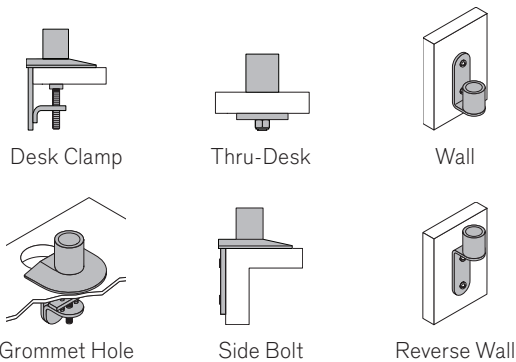

FLEXMOUNT™ CONFIGURATIONS

Phone: 800.524.2744 | Fax: 610.253.9521 | E-mail: sales@LCDarms.com | Web: www.LCDarms.com