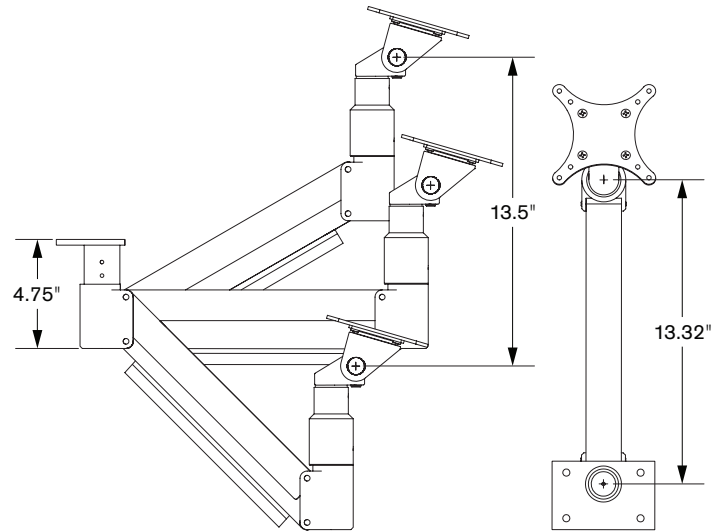

SIDE VIEW
Vertical Range

TOP VIEW
Horizontal Range

Model 3520

- **Vertical range** ..... 8.3"
- **Horizontal range** ..... 9"
- **Rotation** ..... 360 degrees at two joints
- **Monitor tilt** ..... 200 degrees
- **Monitor pivot** ..... Landscape to portrait
- **Monitor compatibility** ..... VESA® MIS-D, 100/75, C compliant
- **Cable management** ..... Cables are clipped beneath arm
- **Monitor weight/
  model number** ..... 8 - 15 lbs / 3520-350

Model 7020

- **Vertical range** ..... 13.5"
- **Horizontal range** ..... 13.32"
- **Rotation** ..... 360 degrees at two joints
- **Monitor tilt** ..... 200 degrees
- **Monitor pivot** ..... Landscape to portrait
- **Monitor compatibility** ..... VESA® MIS-D, 100/75, C compliant
- **Cable management** ..... Cables are clipped beneath arm
- **Monitor weight/
  model number** ..... 7 - 18 lbs / 7020-500HY