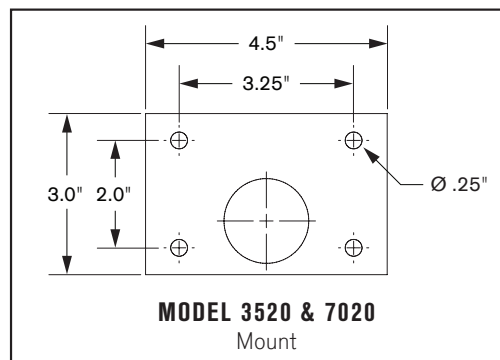

Phone: 800.524.2744 | Fax: 610.253.9521 | Email: sales@LCDarms.com | Web: www.LCDarms.com