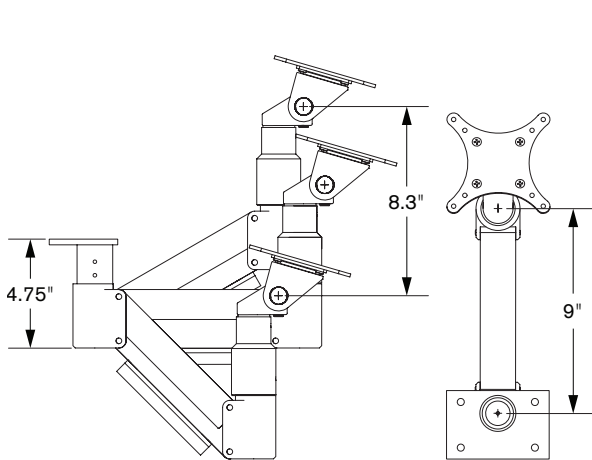

Gaming Table Arms

Specifications

SIDE VIEW
Vertical Range

TOP VIEW
Horizontal Range