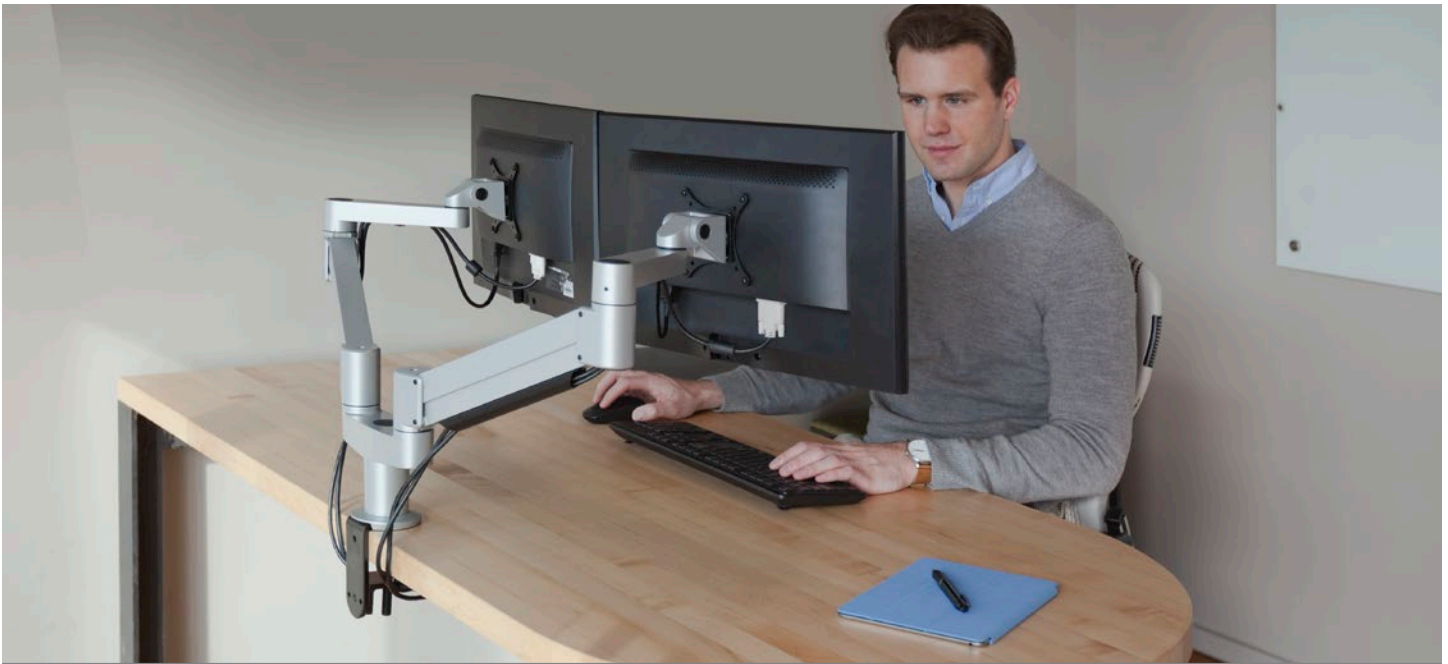

7000-8408

Our best-selling 7000 monitor arm in a productivity-enhancing dual monitor mount. The 7000-8408 monitor arm allows effortless repositioning of both monitors with just one hand. This monitor arm has a space-saving design and enables you to work in greater ergonomic comfort.

FEATURES

- Instantly raise and lower each monitor with just one hand.
- Rotates 360 degrees at three joints for optimal working comfort and flexibility.
- Landscape/portrait monitor positioning and four mounting options with the Innovative FLEXmount.®
- VESA-monitor compatible – 75mm & 100mm VESA adapters included.
- Provides 24" of horizontal range, 16" of vertical range per monitor arm.

AVAILABLE OPTIONS

7000-500-8408	Supports 2 -13 lbs (0.9 - 5.9 kg) per monitor
7000-800-8408	Supports 7.5 - 25 (3.4 - 11.3 kg) lbs per monitor

FINISHES

FLAT WHITE color code: 248
SILVER color code: 124
VISTA BLACK color code: 104