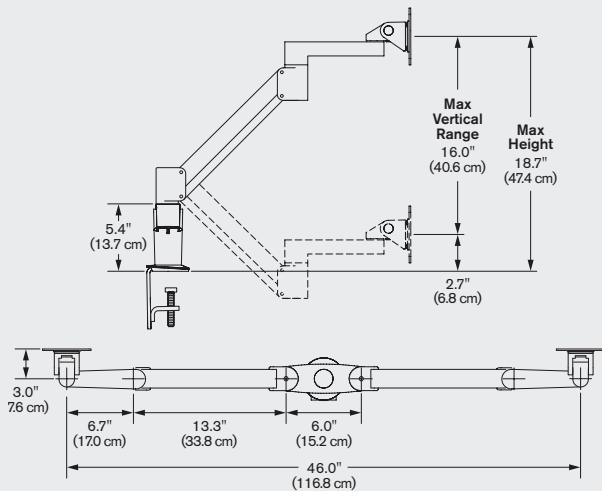

CAPABILITIES