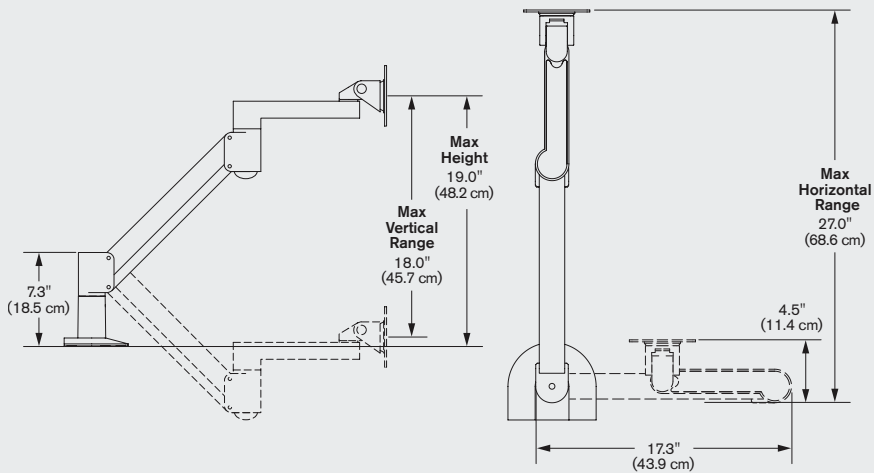

FEATURES

- Instantly raise and lower your monitor with one handed repositioning.
- Mount floats the monitor weightlessly; height, pivot, and tilt may be adjusted with one hand.
- Monitor arm includes FLEXmount® with six mounting options, including desk clamp, thru-desk, and wall mounting.
- Saves space by folding to occupy 4.5".
- Arm includes cable management that keeps the work surface free of annoying cable clutter.
- VESA-monitor compatible – 75mm & 100mm VESA adapter included.
- Monitor arm may require the purchase of a VESA Mount Adapter Kit.

AVAILABLE OPTIONS

7517-1000	Supports a 7 - 27 lb (3.2 - 12.2 kg) monitor
7517-1500	Supports a 12 - 40 lb (5.4 - 18.1 kg) monitor

FINISHES

FLAT WHITE | color code: **248**

CAPABILITIES

FLEXMOUNT CONFIGURATIONS