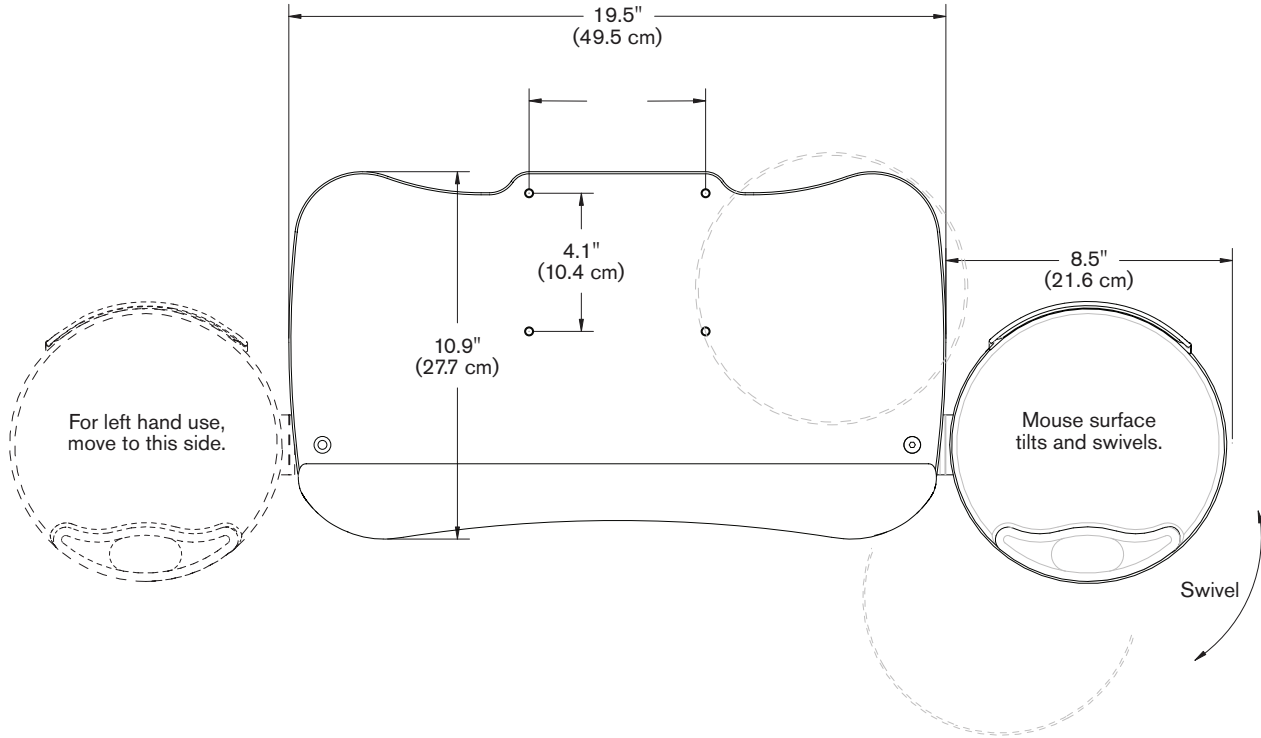

19" Keyboard Tray with Swivel Mouse Tray

Model 8494

27" Keyboard Tray

Model 8495