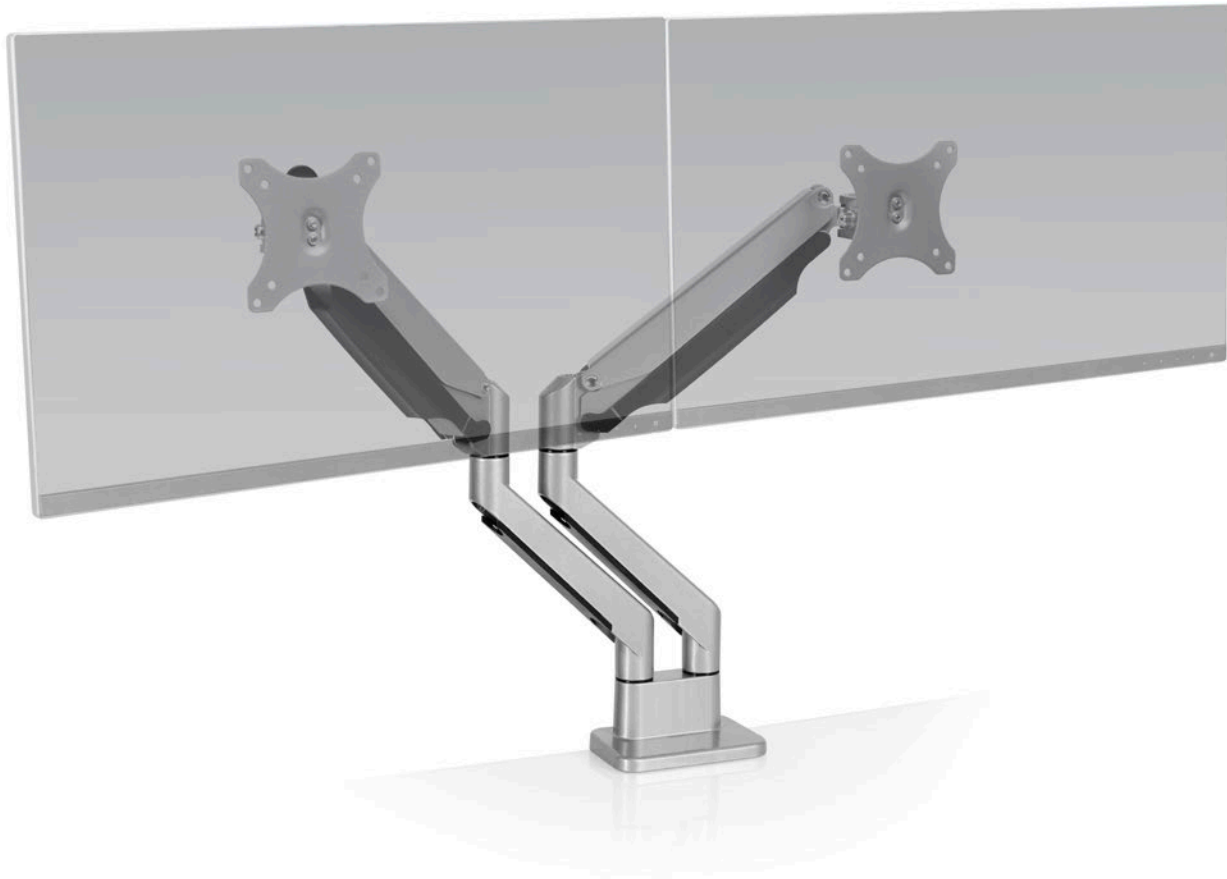

**DUAL ENVOY™**

Save space and increase desktop flexibility with the affordable Dual Envoy™ mount. Provides flexible positioning of two monitors in a clean aesthetic to complement any office environment.

**FEATURES**

- Extremely flexible positioning of dual flat panel monitors
- Tension adjustment allows for seamless counterbalance.
- One-touch monitor adjustment.
- Detachable, quick-install VESA plate reduces installation time.
- Sleek cable management system routes cables beneath the monitor arm.
- Effortlessly swivels, tilts and portrait to landscape rotation provide a wide range of movement.
- Mounts to desk edge or bolts through desk.
- Built-in 180 degree rotation stop at the base of the arms.

**AVAILABLE OPTIONS**

**ENVOY-2** Supports 2.2 - 19.8 lbs (0.9 - 8.9 kg) per monitor

**FINISHES**

SILVER

CAPABILITIES