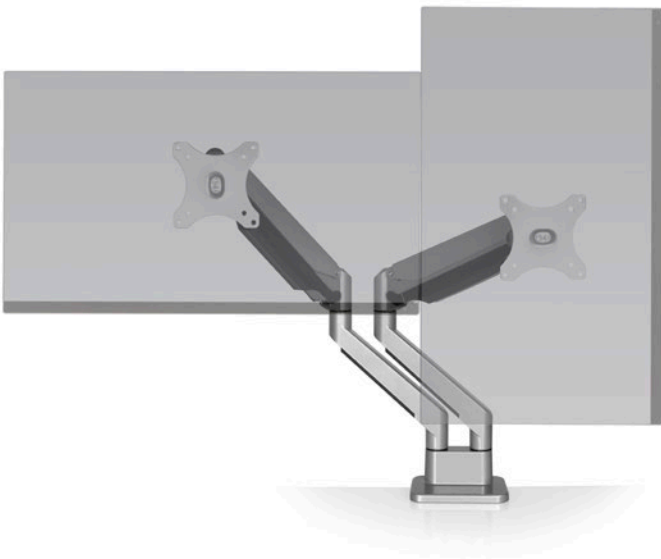

**DUAL ENVOY™**

Save space and increase desktop flexibility with the affordable Dual Envoy™ mount. Provides flexible positioning of two monitors in a clean aesthetic to complement any office environment.

**FEATURES**

- Extremely flexible positioning of dual flat panel monitors
- Tension adjustment allows for seamless counterbalance.
- One-touch monitor adjustment.
- Detachable, quick-install VESA plate reduces installation time.
- Sleek cable management system routes cables beneath the monitor arm.
- Effortlessly swivels, tilts and portrait to landscape rotation provide a wide range of movement.
- Mounts to desk edge or bolts through desk.
- Built-in 180 degree rotation stop at the base of the arms.

**AVAILABLE OPTIONS**

**ENVOY-2** Supports 2.2 - 19.8 lbs (0.9 - 8.9 kg) per monitor

**FINISHES**

SILVER

CAPABILITIES