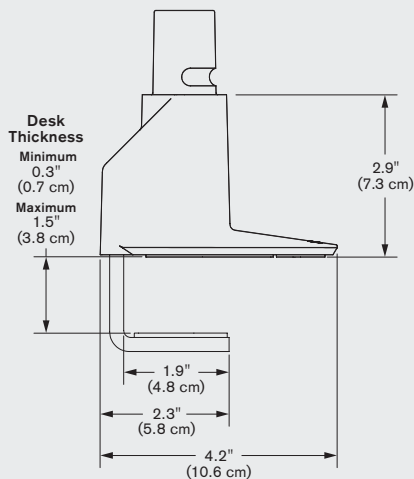

EVO® 8516 EVO® 8516 clamps to desk edge or through grommet. Mount installation is performed above desk for quick and easy setup. Supports one EVO® 5900 monitor arm.

CAPABILITIES

MOUNT CONFIGURATIONS

Desk Edge