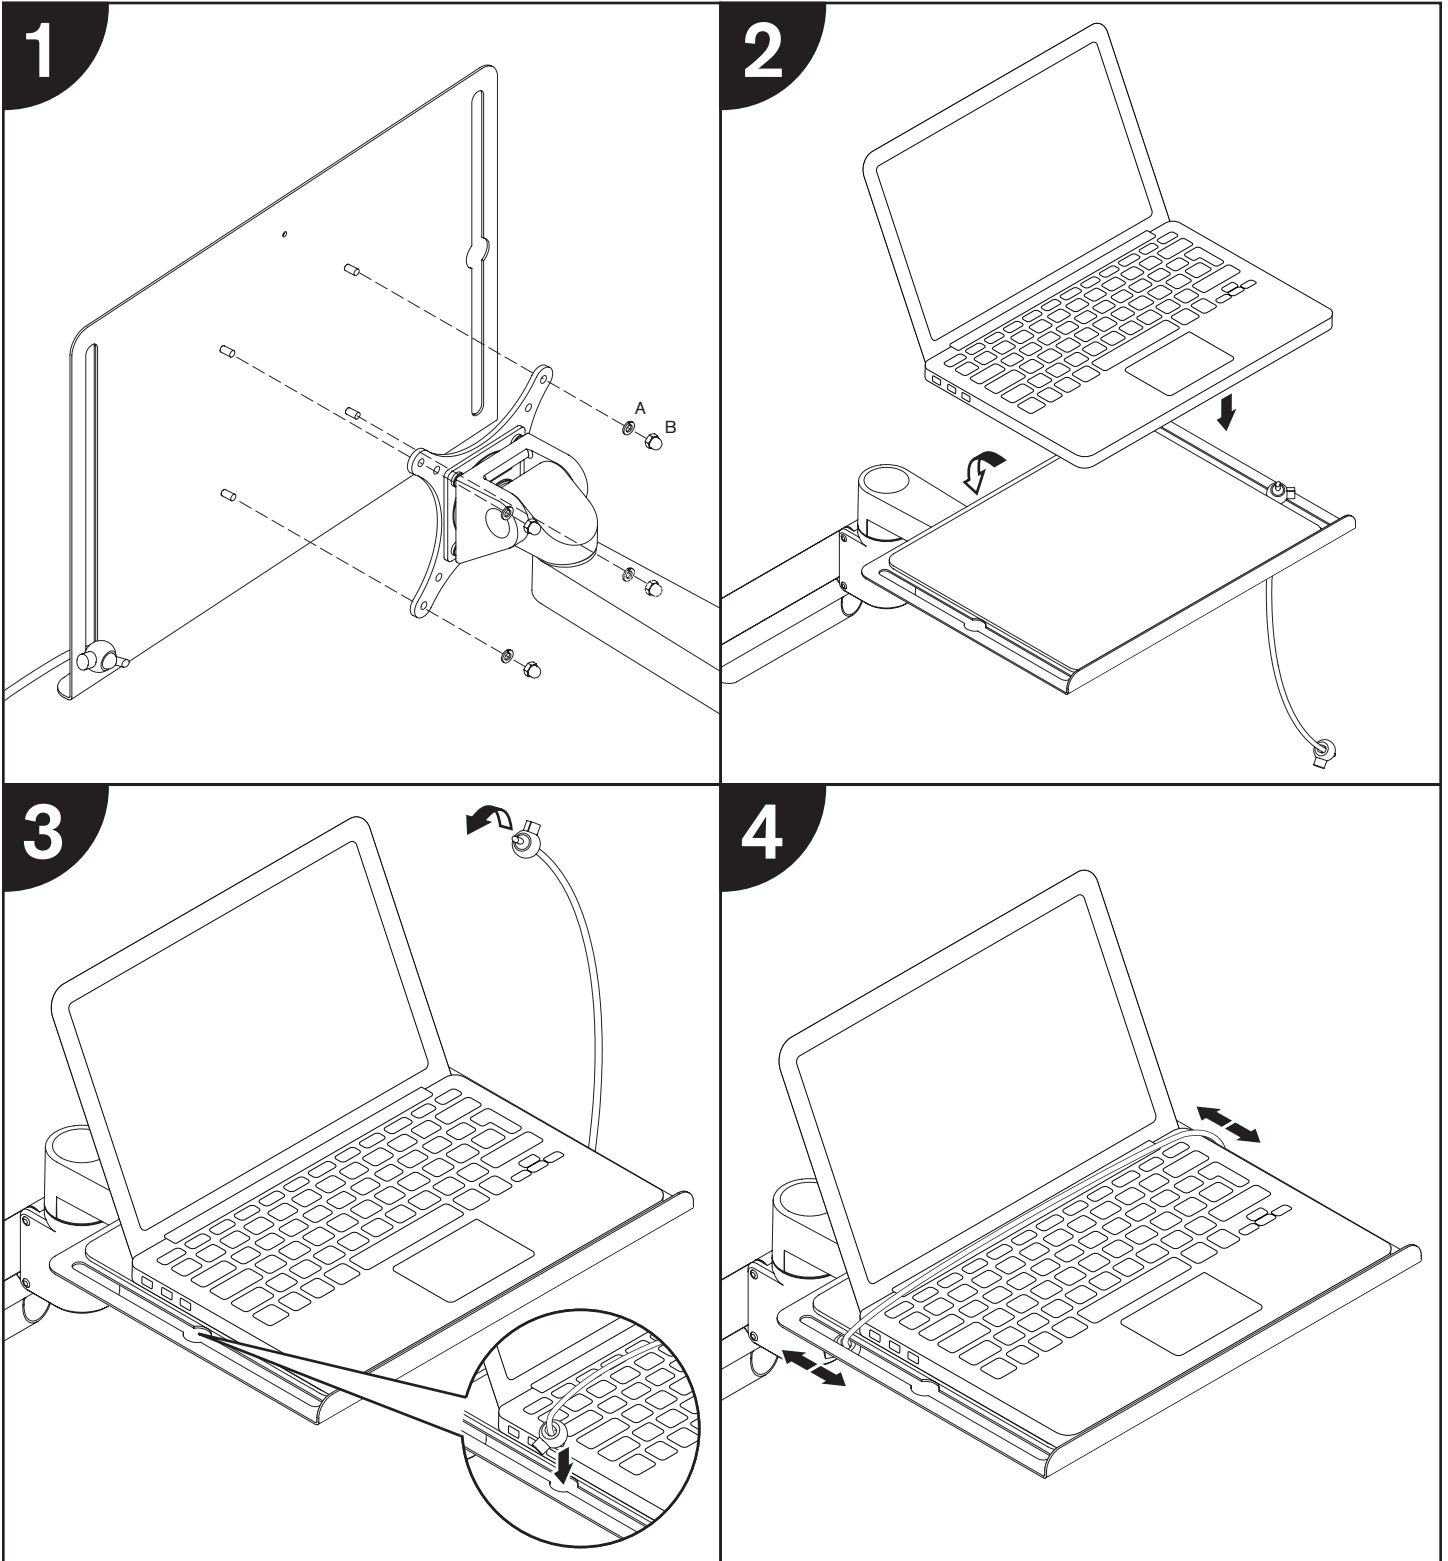

MODEL 8510

Installation Instructions

MODEL 8510

Parts List

ITEM	DESCRIPTION / PART NO.	QUANTITY
A	Split Washer 701910	4
		
<hr/>		
B	Acorn Nut 705128	4
