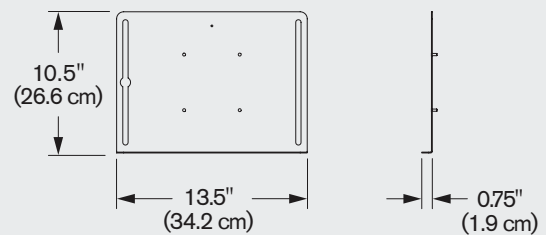

CAPABILITIES

FINISHES

FLAT WHITE | color code: **248**

SILVER | color code: **124**

VISTA BLACK | color code: **104**