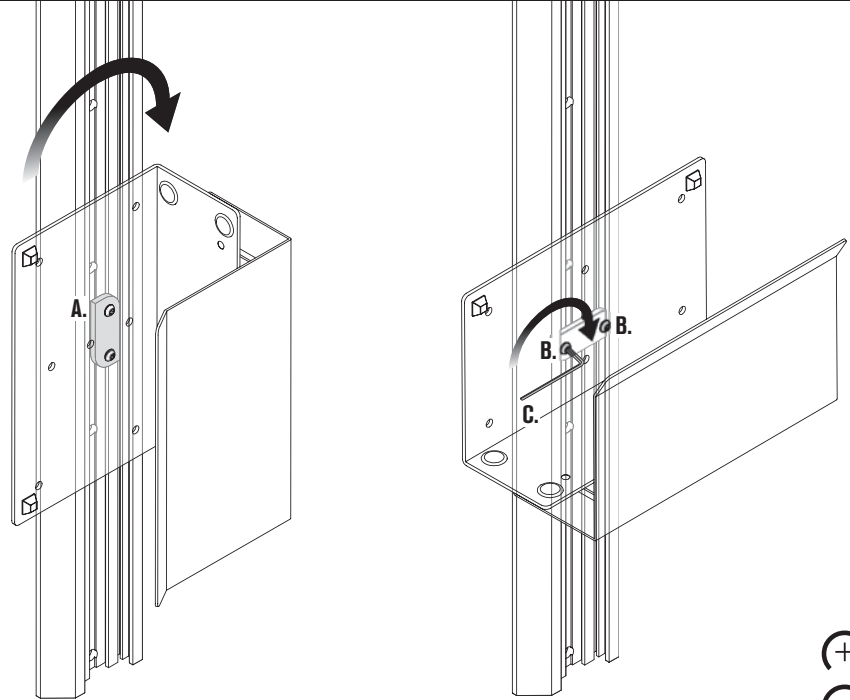

Model 8335 Installation Instructions

www.LCDarms.com | 800.524.2744

1

Mounting to desk or wall

* Hardware NOT included.

Mounting to optional Vertical Mounting Track (Model 8326)

Mounting to pole (optional pole bracket kit)

2

D. or E.

Model 8335 Parts List

www.LCDarms.com | 800.524.2744

ITEM	DESCRIPTION / PART NO.	QUANTITY
A. 	Mounting Cleat 105302	1* * included with non pole bracket kits only
B. 	3/8-16 x 3/4" Screw 701013	2 (4*) * 4 screws included with pole bracket kits only
C. 	5/32" Hex Key 700147	1
D. 	1-3/4" Pole Bracket 106233	1* * included with 1-3/4" pole bracket kit only
E. 	2" Pole Bracket 106234	1* * included with 2" pole bracket kit only
F. 	Knob 705019	2