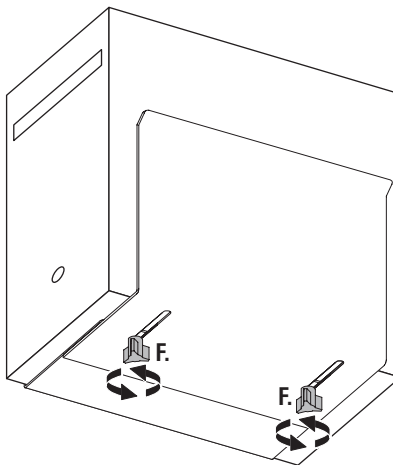

Model 8335 Installation Instructions

www.LCDarms.com | 800.524.2744

1

Mounting to desk or wall

* Hardware NOT included.

Mounting to optional Vertical Mounting Track (Model 8326)

Mounting to pole (optional pole bracket kit)

2

D. or E.

Model 8335 Parts List

www.LCDarms.com | 800.524.2744

ITEM	DESCRIPTION / PART NO.	QUANTITY
A. 	Mounting Cleat 105302	1* * included with non pole bracket kits only
B. 	3/8-16 x 3/4" Screw 701013	2 (4*) * 4 screws included with pole bracket kits only
C. 	5/32" Hex Key 700147	1
D. 	1-3/4" Pole Bracket 106233	1* * included with 1-3/4" pole bracket kit only
E. 	2" Pole Bracket 106234	1* * included with 2" pole bracket kit only
F. 	Knob 705019	2