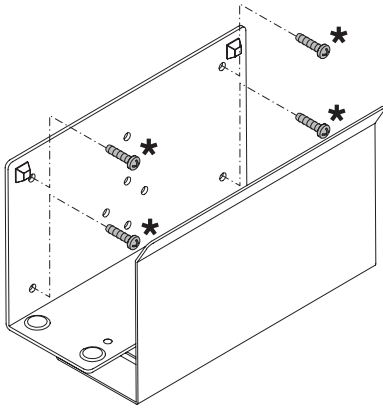

Model 8335 Installation Instructions

www.LCDarms.com | 800.524.2744

1

Mounting to desk or wall

* Hardware NOT included.

Mounting to optional Vertical Mounting Track (Model 8326)

Mounting to pole (optional pole bracket kit)

2

D. or E.

Model 8335 Parts List

www.LCDarms.com | 800.524.2744

ITEM	DESCRIPTION / PART NO.	QUANTITY
A. 	Mounting Cleat 105302	1* * included with non pole bracket kits only
B. 	3/8-16 x 3/4" Screw 701013	2 (4*) * 4 screws included with pole bracket kits only
C. 	5/32" Hex Key 700147	1
D. 	1-3/4" Pole Bracket 106233	1* * included with 1-3/4" pole bracket kit only
E. 	2" Pole Bracket 106234	1* * included with 2" pole bracket kit only
F. 	Knob 705019	2