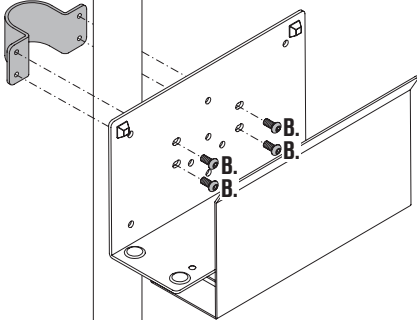

Model 8335 Installation Instructions

www.LCDarms.com | 800.524.2744

1

Mounting to desk or wall

* Hardware NOT included.

Mounting to optional Vertical Mounting Track (Model 8326)

Mounting to pole (optional pole bracket kit)

2

D. or E.

Model 8335 Parts List

www.LCDarms.com | 800.524.2744

ITEM	DESCRIPTION / PART NO.	QUANTITY
A. 	Mounting Cleat 105302	1* * included with non pole bracket kits only
B. 	3/8-16 x 3/4" Screw 701013	2 (4*) * 4 screws included with pole bracket kits only
C. 	5/32" Hex Key 700147	1
D. 	1-3/4" Pole Bracket 106233	1* * included with 1-3/4" pole bracket kit only
E. 	2" Pole Bracket 106234	1* * included with 2" pole bracket kit only
F. 	Knob 705019	2