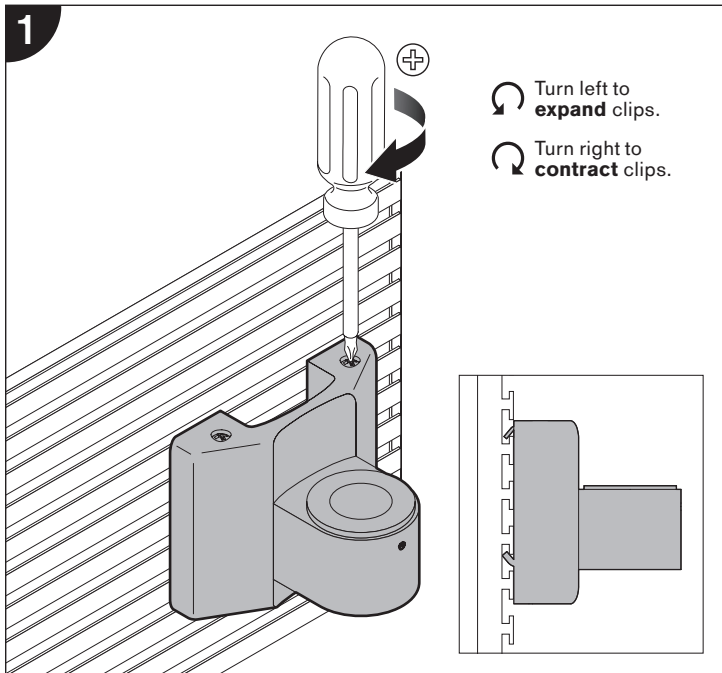

MODEL 8246

Installation Instructions

2a**Pole**

Cables can
be routed
behind mount.

**2b****LCD Arm**