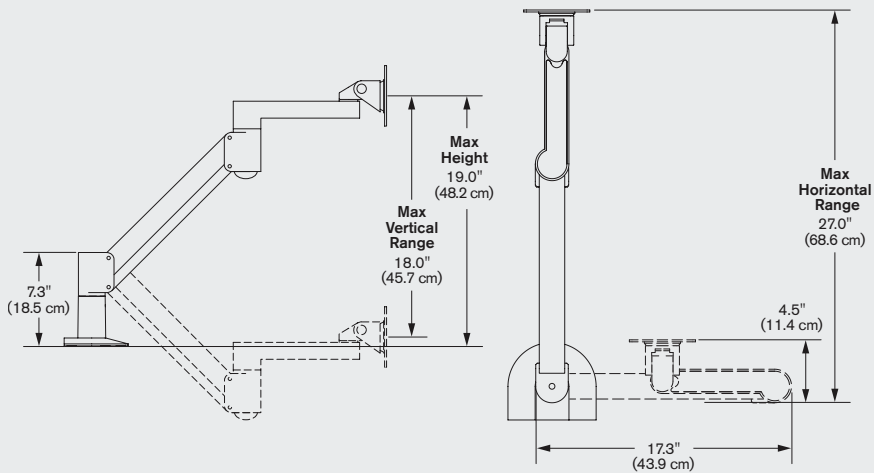

CAPABILITIES