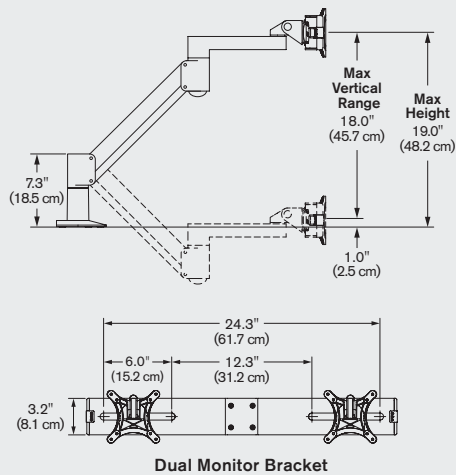

CAPABILITIES