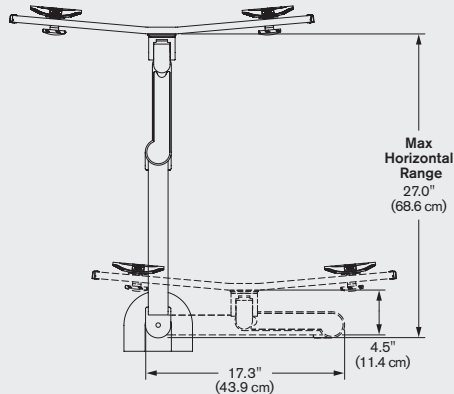

CAPABILITIES