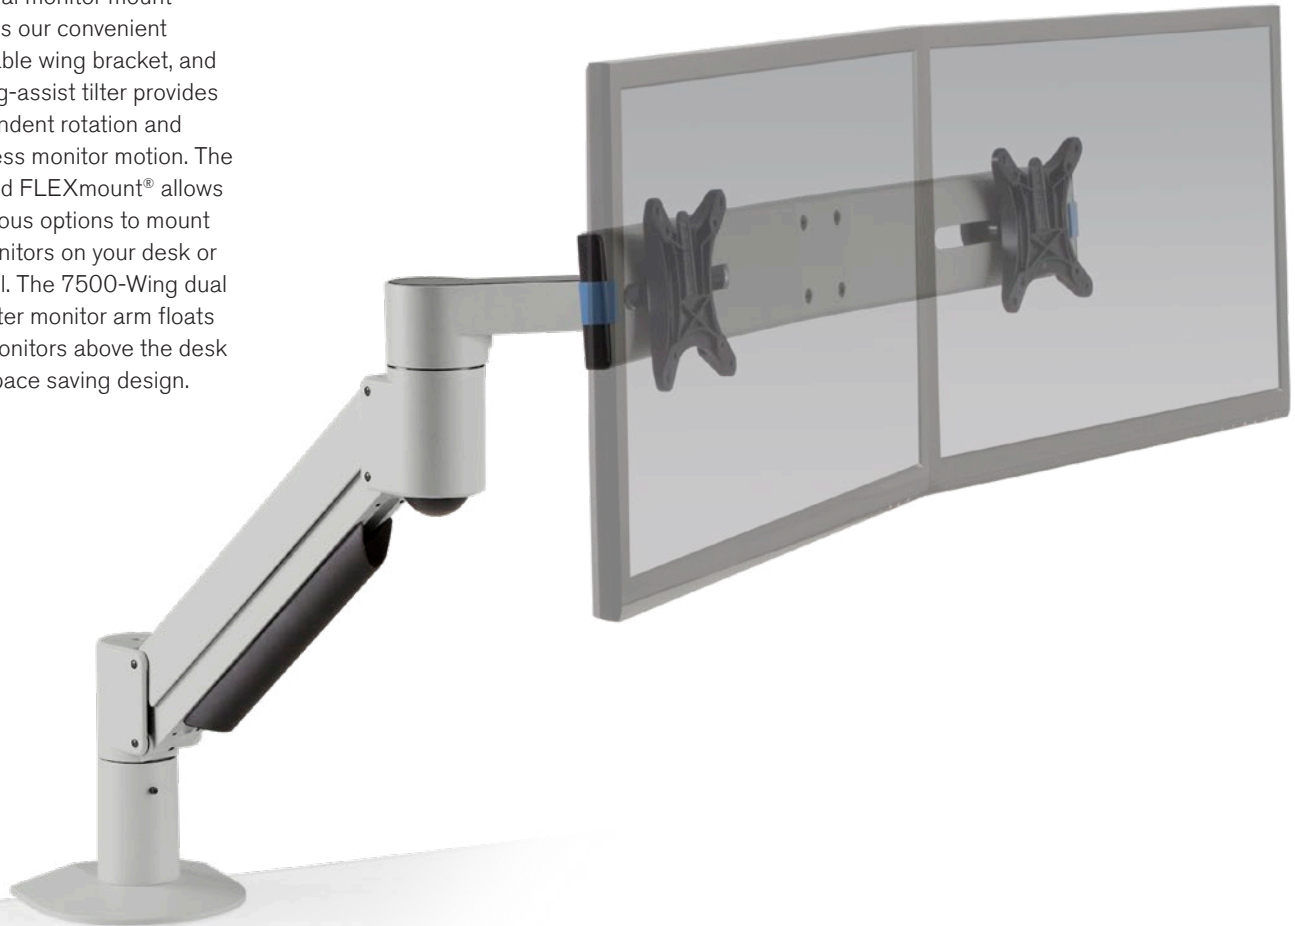

7500-WING

The 7500-Wing dual monitor arm mount allows for quick and easy monitor adjustment. This dual monitor mount features our convenient adjustable wing bracket, and a spring-assist tilter provides independent rotation and effortless monitor motion. The included FLEXmount® allows for various options to mount the monitors on your desk or the wall. The 7500-Wing dual computer monitor arm floats both monitors above the desk for a space saving design.

FEATURES

- Instantly raise and lower your monitors with one handed repositioning.
- Rotates 360 degrees at 3 joints for optimal ergonomic comfort and flexibility.
- Monitors can be positioned side-by-side or one above the other with our Switch bracket and can be individually pivoted.
- Internal cable management system conceals cords without the mount including swivel joints.
- Easy to setup.
- Monitor arm features 18" of vertical range and 28" of horizontal range; monitors tilt over 200 degrees.
- Accommodates most monitors up to a 24"-wide screen.
- VESA-monitor compatible – 75mm & 100mm VESA adapters included.

AVAILABLE OPTIONS

- 7500-WING-1000** Supports 1 - 11.4 lbs (0.5 - 5.2 kg) per monitor
- 7500-WING-1500** Supports 2.5 - 18.7 lbs (1.1 - 8.5 kg) per monitor

FINISHES

- FLAT WHITE | color code: **248**
- SILVER | color code: **124**
- VISTA BLACK | color code: **104**