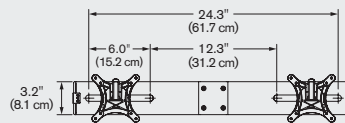

Dual Monitor Bracket