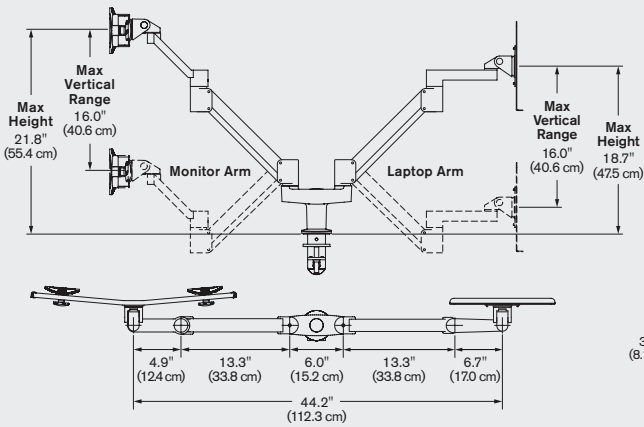

CAPABILITIES

MOUNT CONFIGURATIONS