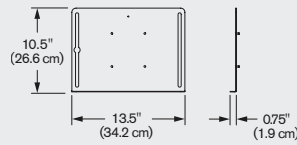

CAPABILITIES

Laptop Holder