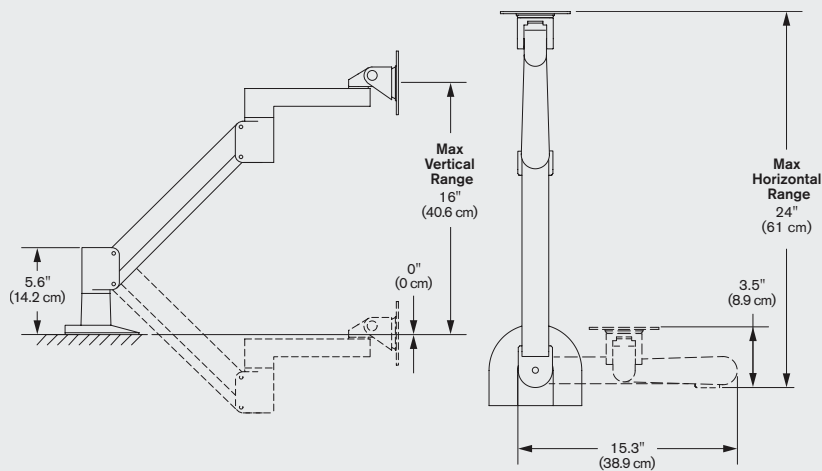

CAPABILITIES