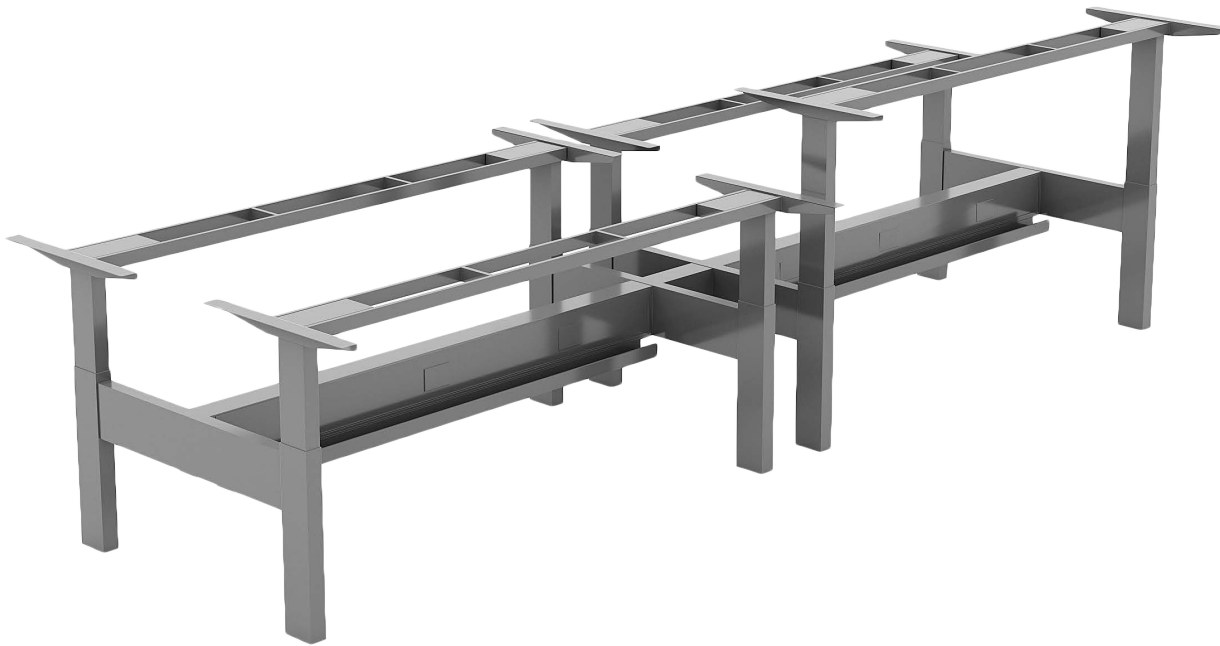

**BENCHING**

**Dual Benching**

**AVAILABLE IN SILVER & WHITE**

- Includes 2 Mid Bases with expandable frames
- 2 stage bases adjust from 27.25" – 46.75" (frame height)
- Width options: 48", 60" & 72"
- Includes Power Beam
- Includes Power Trac with jumper connector
- LED 4 position programmable handset
- Dual sync motors / 300 lb lift capacity (including top)
- Anti collision safety function
- PET EchoScape, fabric, acrylic and white board dividers available