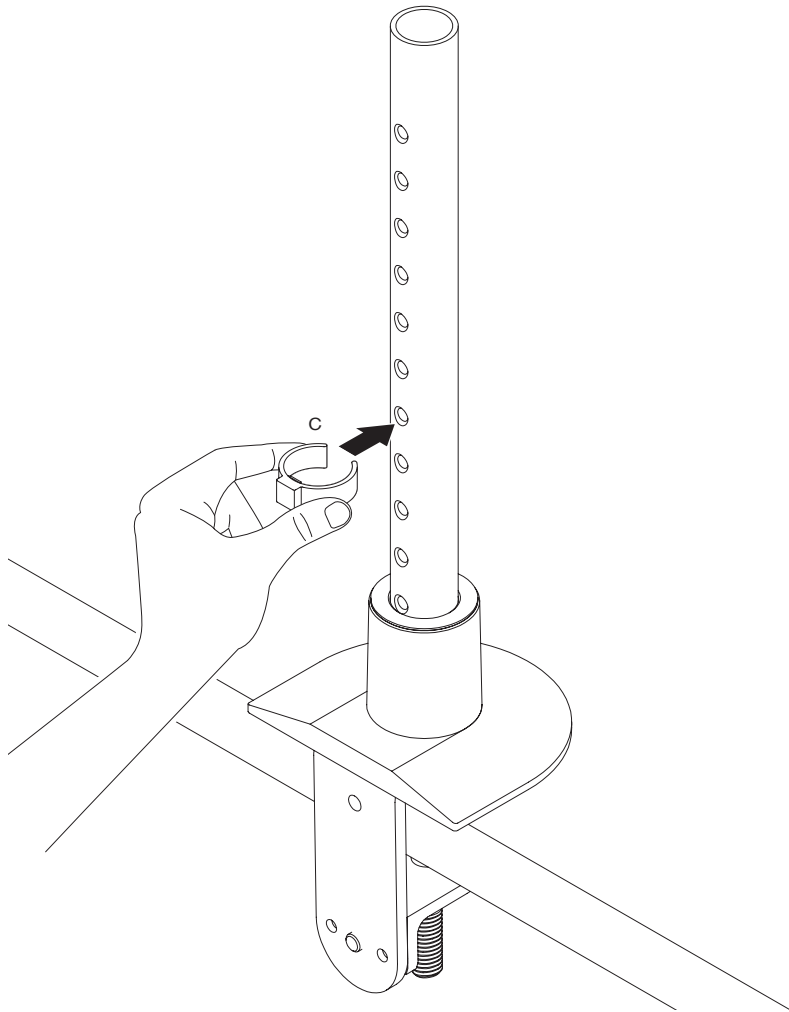

**STX-NM**

Stackable Mount  
413054

Pole Collar  
113332

Pole Clip  
113449

Bushing Adapter  
112945

Dog Washer  
105189

10-32 x 3/8" FPhMS w/Lock Patch  
705198

A