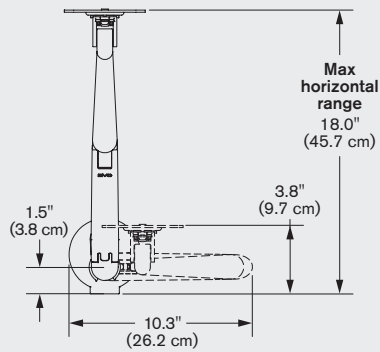

CAPABILITIES

MOUNTING OPTIONS