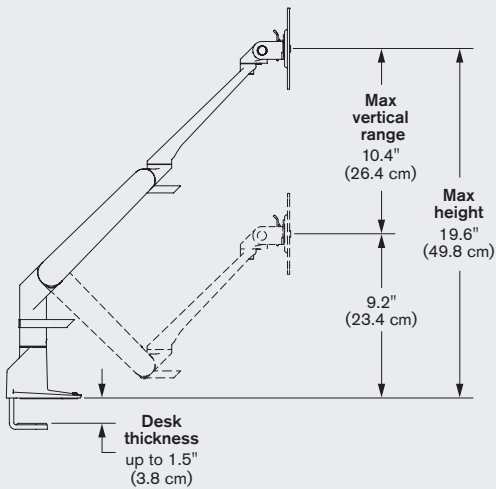

CAPABILITIES

MOUNTING OPTIONS