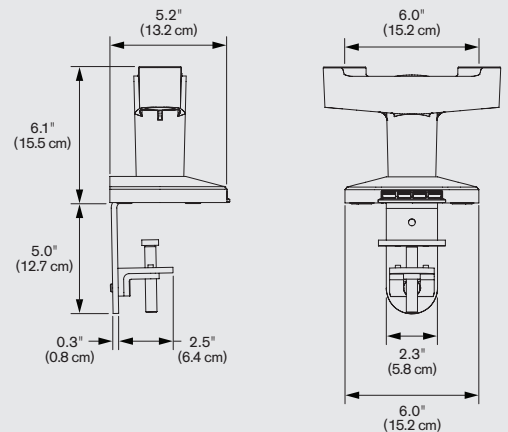

BUSBY® MOUNT CONFIGURATIONS

ATTENTION: Busby® must be connected to a computer and a power outlet to enable devices to be charged. Busby® may not charge devices while they are in use.

Phone: 800.524.2744 | Fax: 610.253.9521 | E-mail: sales@LCDarms.com | Web: www.LCDarms.com