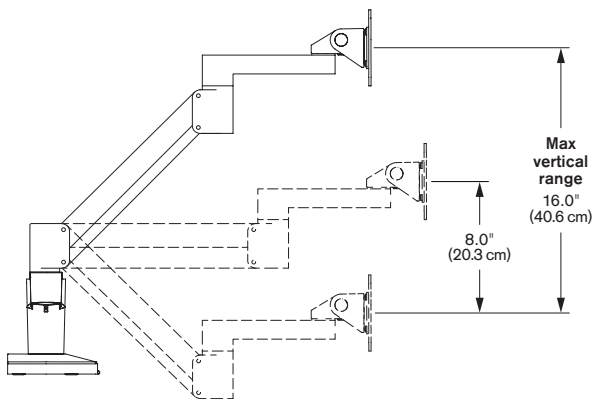

## FEATURES

- ▲ (4) USB 2.0 ports.
- ▲ 16" of vertical range per arm (8" up and down from horizontal).
- ▲ Extremely flexible positioning of dual screens.
- ▲ Independently move and adjust each arm.
- ▲ Clamp to desk edge, through grommet hole, or bolt through desk.

Extremely flexible positioning of dual screens

Connect up to four USB devices

# 7000-8408-Busby®

Specifications

**SIDE VIEW**  
Vertical Range

**TOP VIEW**  
Horizontal Range

## CAPABILITIES

- Vertical range** ..... +/- 8.0" (20.3 cm) from horizontal
- Horizontal range, per arm** ..... 24.0" (61.0 cm)
- Rotation** ..... 360 degrees at three joints
- Monitor tilt** ..... 180 degrees
- Monitor pivot** ..... Landscape to portrait
- Monitor compatibility** ..... VESA® 75mm and 100mm
- Cable management** ..... Cables are clipped beneath arm
- Mounting options** ..... Desk Edge, Grommet, Thru-Desk
- Monitor weight, model number** ..... 2 - 13 lbs (0.9 - 5.9 kg), 7000-500-8408-Busby  
7.5 - 25 lbs (3.4 - 11.3 kg), 7000-800-8408-Busby