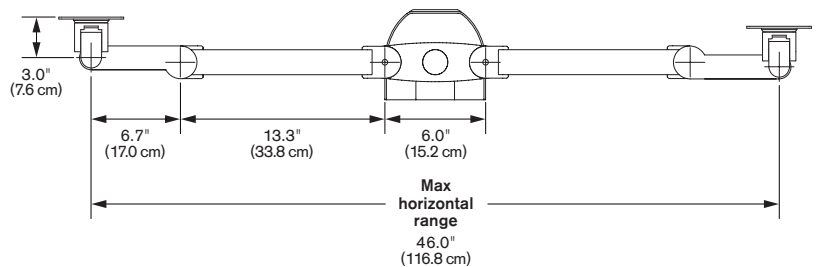

## FEATURES

- ▲ (4) USB 2.0 ports.
- ▲ 16" of vertical range per arm (8" up and down from horizontal).
- ▲ Extremely flexible positioning of dual screens.
- ▲ Independently move and adjust each arm.
- ▲ Clamp to desk edge, through grommet hole, or bolt through desk.

# 7000-8408-Busby®

Specifications

**SIDE VIEW**  
Vertical Range

**TOP VIEW**  
Horizontal Range

## CAPABILITIES

- Vertical range** ..... +/- 8.0" (20.3 cm) from horizontal
- Horizontal range, per arm** ..... 24.0" (61.0 cm)
- Rotation** ..... 360 degrees at three joints
- Monitor tilt** ..... 180 degrees
- Monitor pivot** ..... Landscape to portrait
- Monitor compatibility** ..... VESA® 75mm and 100mm
- Cable management** ..... Cables are clipped beneath arm
- Mounting options** ..... Desk Edge, Grommet, Thru-Desk
- Monitor weight, model number** ..... 2 - 13 lbs (0.9 - 5.9 kg), 7000-500-8408-Busby  
7.5 - 25 lbs (3.4 - 11.3 kg), 7000-800-8408-Busby